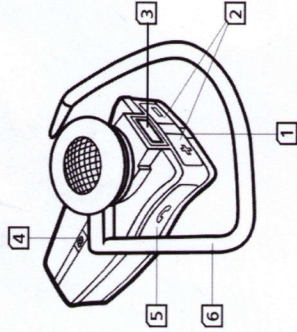

Overview:

1. Light indicator (LED)
2. Volume up (+),
volume down (-)
3. Charging socket
4. Pairing button
5. Answer / End button
6. Earhook

Charge your headset

1

Instruction

2

Earhook