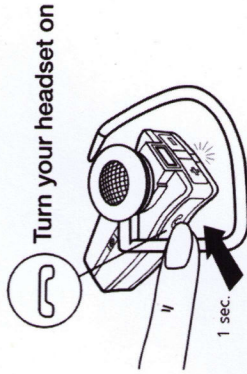

Overview:

1. Light indicator (LED)
2. Volume up (+),
volume down (-)
3. Charging socket
4. Pairing button
5. Answer / End button
6. Earhook

Charge your headset

1

Instruction

2

Earhook