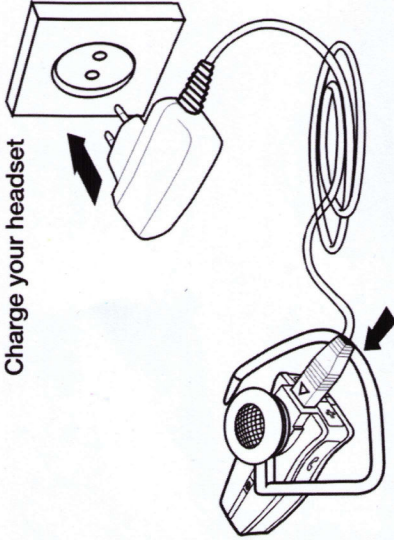

Overview:

1. Light indicator (LED)
2. Volume up (+),
volume down (-)
3. Charging socket
4. Pairing button
5. Answer / End button
6. Earhook

Charge your headset

1

Instruction

2

Earhook