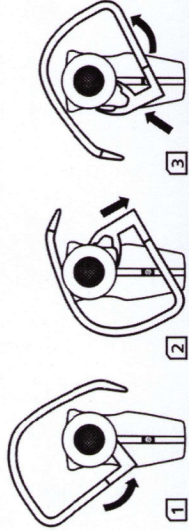

Overview:

1. Light indicator (LED)
2. Volume up (+),
volume down (-)
3. Charging socket
4. Pairing button
5. Answer / End button
6. Earhook

Charge your headset

1

Instruction

2

Earhook