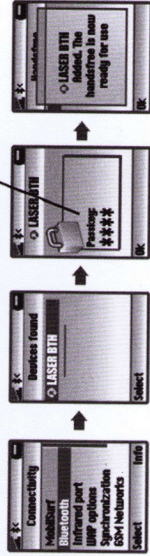

Overview:

1. Light indicator (LED)
2. Volume up (+),
volume down (-)
3. Charging socket
4. Pairing button
5. Answer / End button
6. Earhook

Charge your headset

1

Instruction

2

Earhook