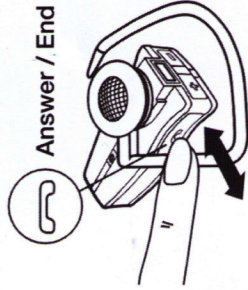

Overview:

1. Light indicator (LED)
2. Volume up (+),
volume down (-)
3. Charging socket
4. Pairing button
5. Answer / End button
6. Earhook

Charge your headset

1

Instruction

2

Earhook