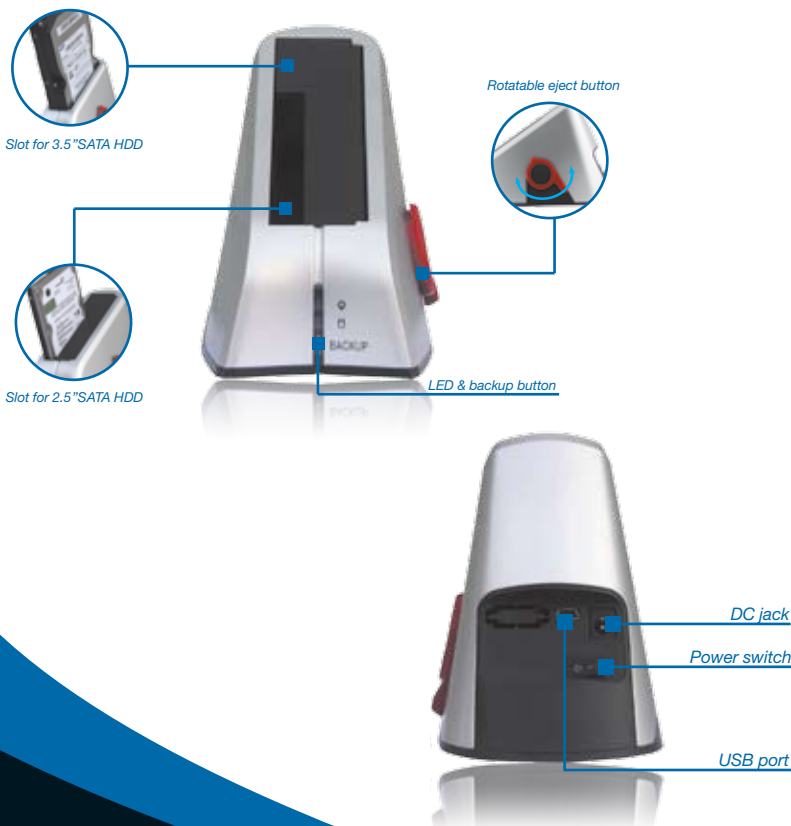

Hardware

HDD Docking Station

for 2.5"/3.5" SATA HDD

Product Details:

Product Code: CASE-DOCK
Colour: Silver

Features:

- Plug and play, no driver required
- Provides quick change over for multiple drives
- Automatically detects hard drives when inserted
- Back up software included
(MS OS only, MAC OS not supported)

Specifications:

- 1 x 3.5"/2.5" SATA or SATA II drive bay
- 1 x USB host port
- Supports USB2.0 to SATA interface, transfer rate up to 480 Mb/sec
- Supports Windows 2000/XP/Vista, Mac OS 9 or later only
- Power supply: 100~240V Input, DC 12V/2A Output

Package includes:

- CASE-DOCK
- 12V/2A AC adapter
- USB cable

Hardware